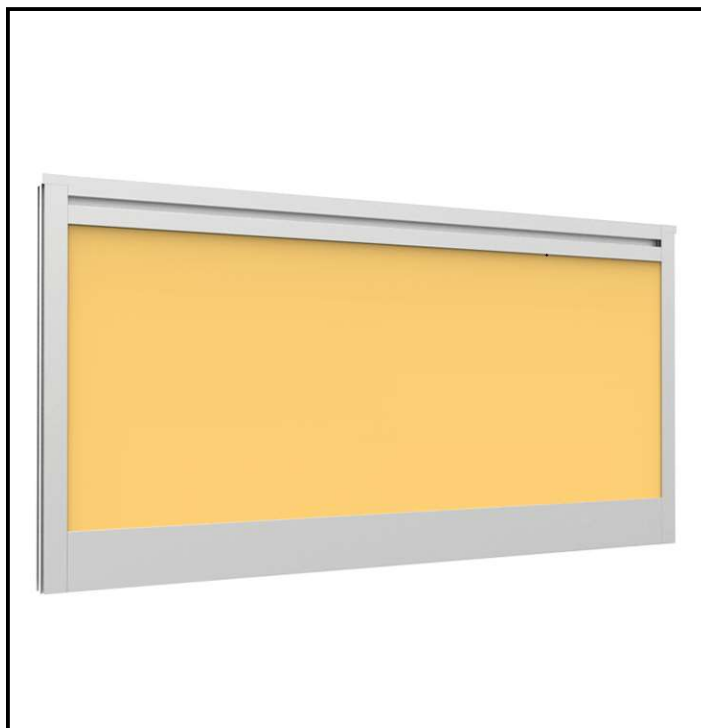

Product:	Iowa
Code:	ID
Description:	Iowa Desk
Warranty:	5 Years

General Information

The screen that fits perfectly between our Vienna and Paris ranges. The Iowa range features all the styling of the Paris aluminium trim with no bottom rail and a 30mm aluminium extrusion including a unique top cap that lifts easily to allow linking.

Product Dimensions

IOWA DESK MOUNTED SCREENS – also available at 480h

		H (mm)	W (mm)	D (mm)
IDO380.0600STX	IOWA DESK MOUNTED	380	600	30
IDO380.0800STX	IOWA DESK MOUNTED	380	800	30
IDO380.1000STX	IOWA DESK MOUNTED	380	1000	30
IDO380.1200STX	IOWA DESK MOUNTED	380	1200	30
IDO380.1400STX	IOWA DESK MOUNTED	380	1400	30
IDO380.1600STX	IOWA DESK MOUNTED	380	1600	30
IDO380.1800STX	IOWA DESK MOUNTED	380	1800	30

Features

- Available in a wide range of fabrics
- Aluminium frame at top and sides
- Desk mounted screens supplied with C-Clamp Brackets as standard
- Aluminium frame available in White or Silver as standard, other colour frames available upon request

Optional Extras

- Pinnable and acoustic options available for fabric screens
- Multiple bracket options to suit a variety of desking
- Single or Triple Tool Rail
- Available accessories include pen pots, portrait and landscape paper trays, label holders and more